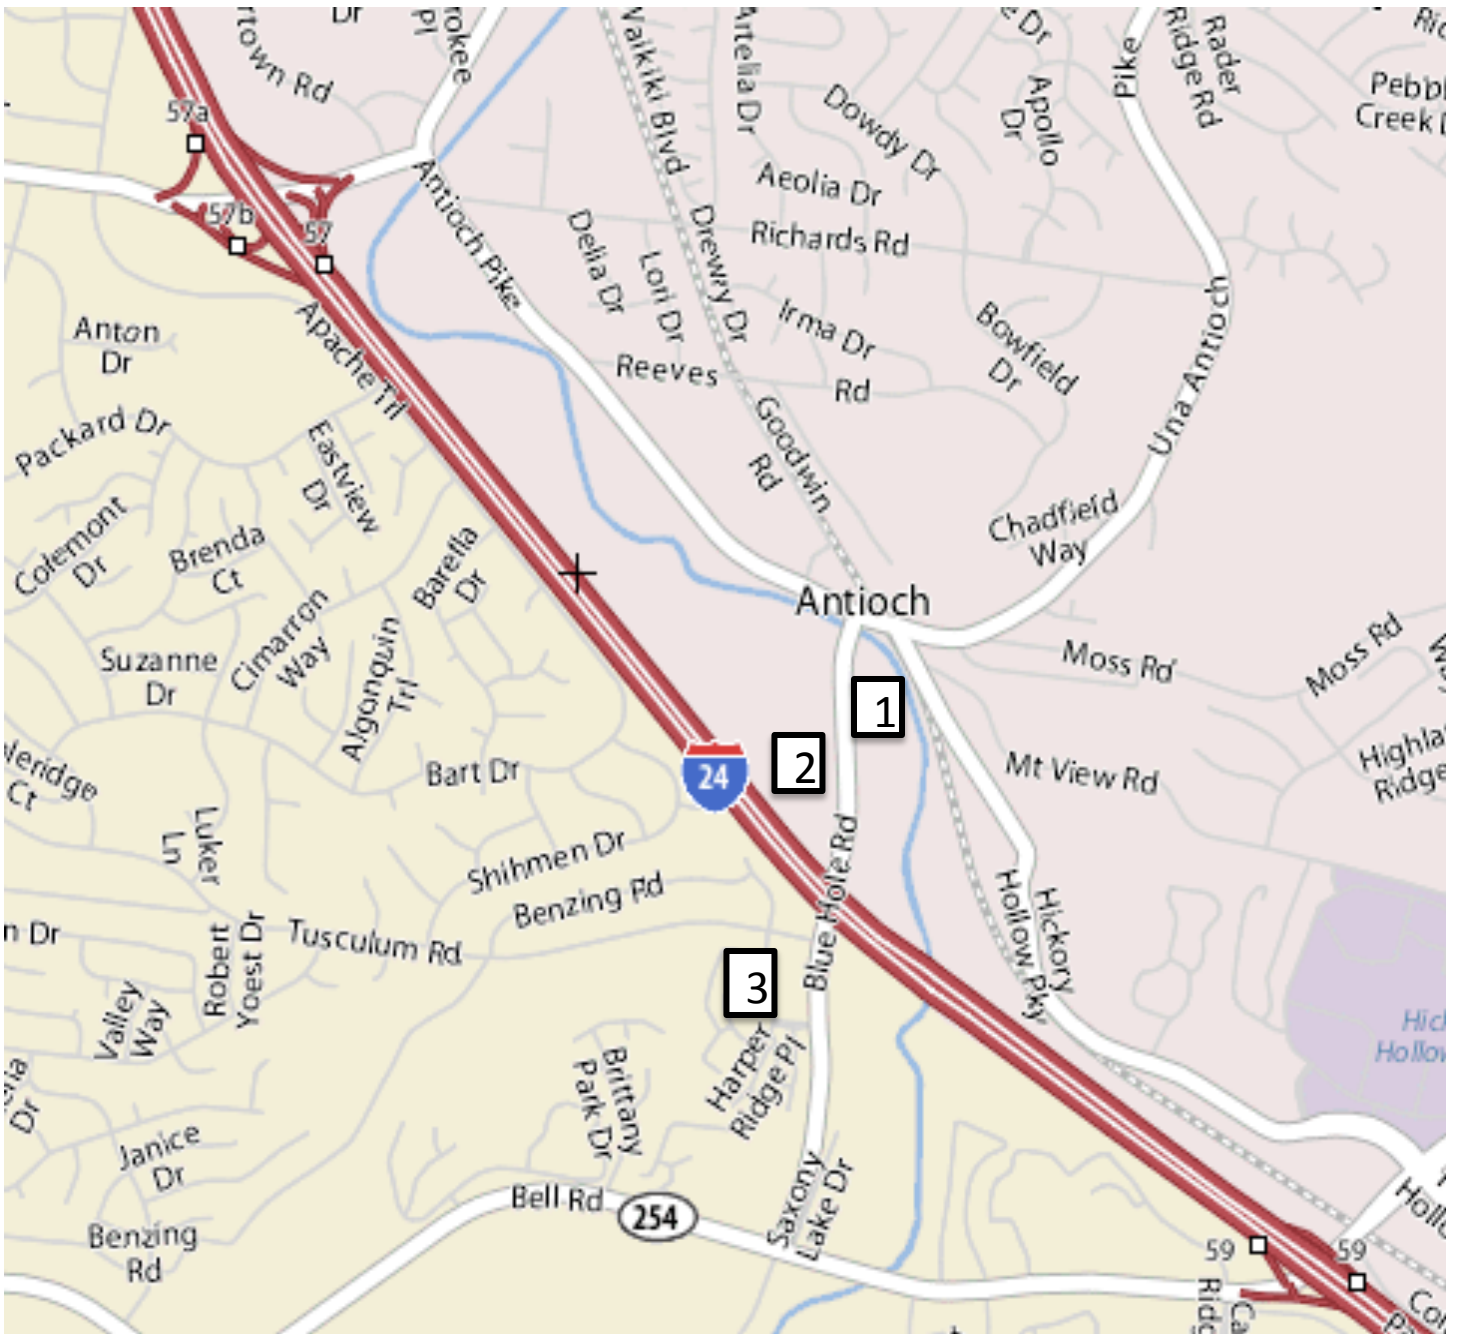

Site Map Overview #2

1.

Spectator Parking

Antioch Middle School
5050 Blue Hole Rd
Antioch, TN

2.

Volunteer/VIP Parking

Antioch Community Center
5023 Blue Hole Rd
Antioch, TN

3.

Construction Site

Light House School
5200 Blue Hole Rd.
Antioch, TN